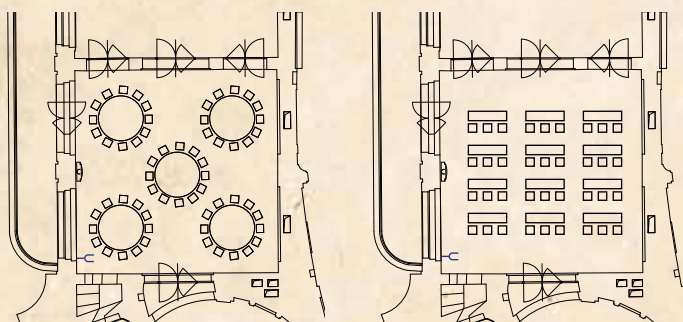

### DIMENSIONS

hall area	80 m <sup>2</sup>
hall width	8,9 m
hall length	9 m
hall height	6,7 m
hall height to light fittings	4,5 m

### CAPACITY

Banquet	50 persons (tables for 10)
	60 persons (tables for 12)
Cocktail party	50 osob
Congress / conference	36 seats

### FURNITURE

Round table	∅ 183 cm
Cocktail tables	∅ 80 cm
Buffet tables	180x45 cm
Buffet tables	120x45 cm

*Banquet*

*Concert*

Palacký Hall does not have a direct entrance.