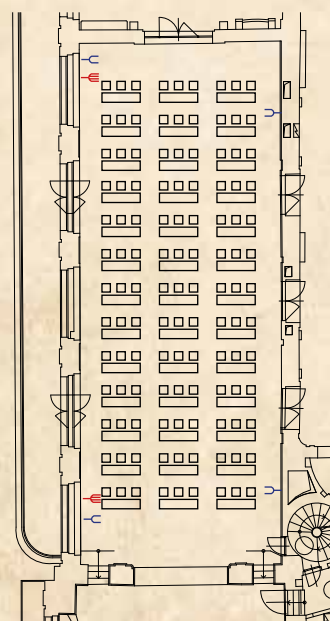

MUNICIPAL HOUSE

SLADKOVSKÉHO SÁL

DIMENSIONS

hall area	200 m ²
hall width	8,9 m
hall length	22,40 m
stage area	68 m ²
stage width	7,3 m
stage length	9,3 m
hall height	7 m
hall height to light fittings	4 m

CAPACITY

Banquet	170 persons (tables for 10)
	204 persons (tables for 12)
Cocktail party	250 persons
Concert	304 persons
Congress / conference	108 seats

Banquet

Concert

FURNITURE

Round table	ø 183 cm
Cocktail tables	ø 80 cm
Buffet tables	180x45 cm
Buffet tables	120x45 cm