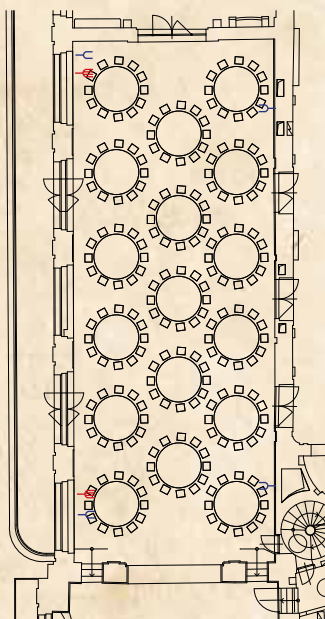

MUNICIPAL HOUSE

SLADKOVSKÉHO SÁL

DIMENSIONS

hall area	200 m ²
hall width	8,9 m
hall length	22,40 m
stage area	68 m ²
stage width	7,3 m
stage length	9,3 m
hall height	7 m
hall height to light fittings	4 m

CAPACITY

Banquet	170 persons (tables for 10)
	204 persons (tables for 12)
Cocktail party	250 persons
Concert	304 persons
Congress / conference	108 seats

Banquet

Concert

FURNITURE

Round table	ø 183 cm
Cocktail tables	ø 80 cm
Buffet tables	180x45 cm
Buffet tables	120x45 cm