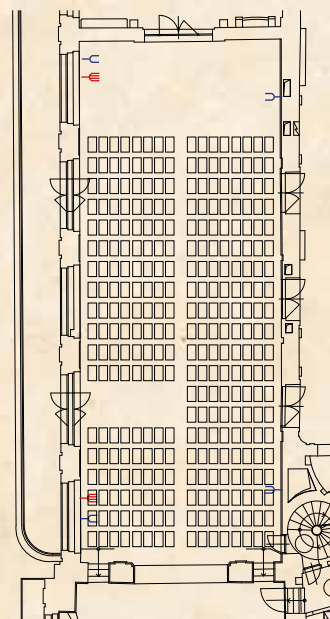

MUNICIPAL HOUSE

SLADKOVSKÉHO SÁL

DIMENSIONS

hall area	200 m ²
hall width	8,9 m
hall length	22,40 m
stage area	68 m ²
stage width	7,3 m
stage length	9,3 m
hall height	7 m
hall height to light fittings	4 m

CAPACITY

Banquet	170 persons (tables for 10)
	204 persons (tables for 12)
Cocktail party	250 persons
Concert	304 persons
Congress / conference	108 seats

Banquet

Concert

FURNITURE

Round table	ø 183 cm
Cocktail tables	ø 80 cm
Buffet tables	180x45 cm
Buffet tables	120x45 cm