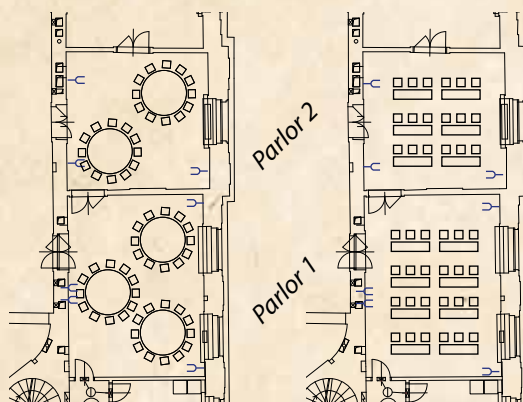

MUNICIPAL HOUSE

PARLOR 1, 2

DIMENSIONS PARLOR 1

hall area	46,6 m ²
hall width	5,9 m
hall length	7,9 m
hall height	4,5 m
hall height to light fittings	3 m

CAPACITY PARLOR 1

Banquet	30 persons (tables for 10)
	36 persons (tables for 12)
Koktejl	40 persons
Kongres / Konference	24 seats

DIMENSIONS PARLOR 2

hall area	38 m ²
hall width	6,3 m
hall length	6,1 m
hall height	4,5 m
hall height to light fittings	3 m

CAPACITY PARLOR 2

Banquet	20 persons (tables for 10)
	24 persons (tables for 12)
Cocktail party	30 persons
Congress / conference	18 seats

Banquet

Congress / Conference

FURNITURE

Round table	Ø 183 cm
Cocktail tables	Ø 80 cm
Buffet tables	180x45 cm
Buffet tables	120x45 cm